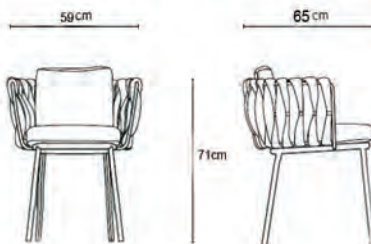

Felicity Chair P.103