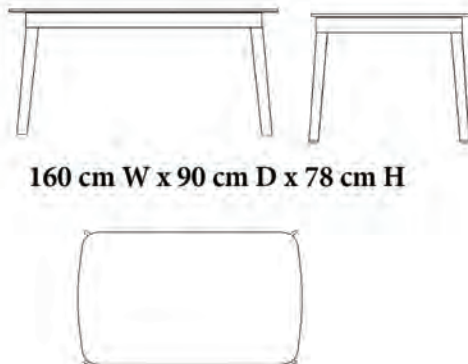

Technical Sketches

Valencia P.195

Antoneta Chair P.198

Monica Chair P.200