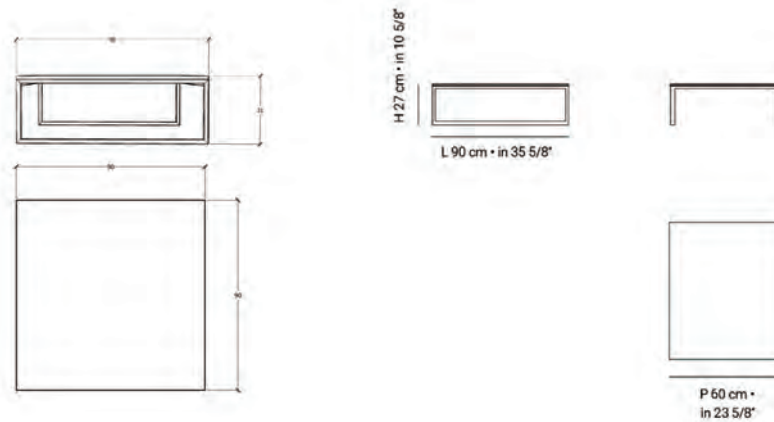

Bogoda Coffee Table P.159