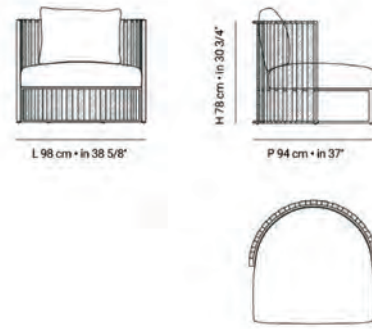

Bogoda Armchair P.155