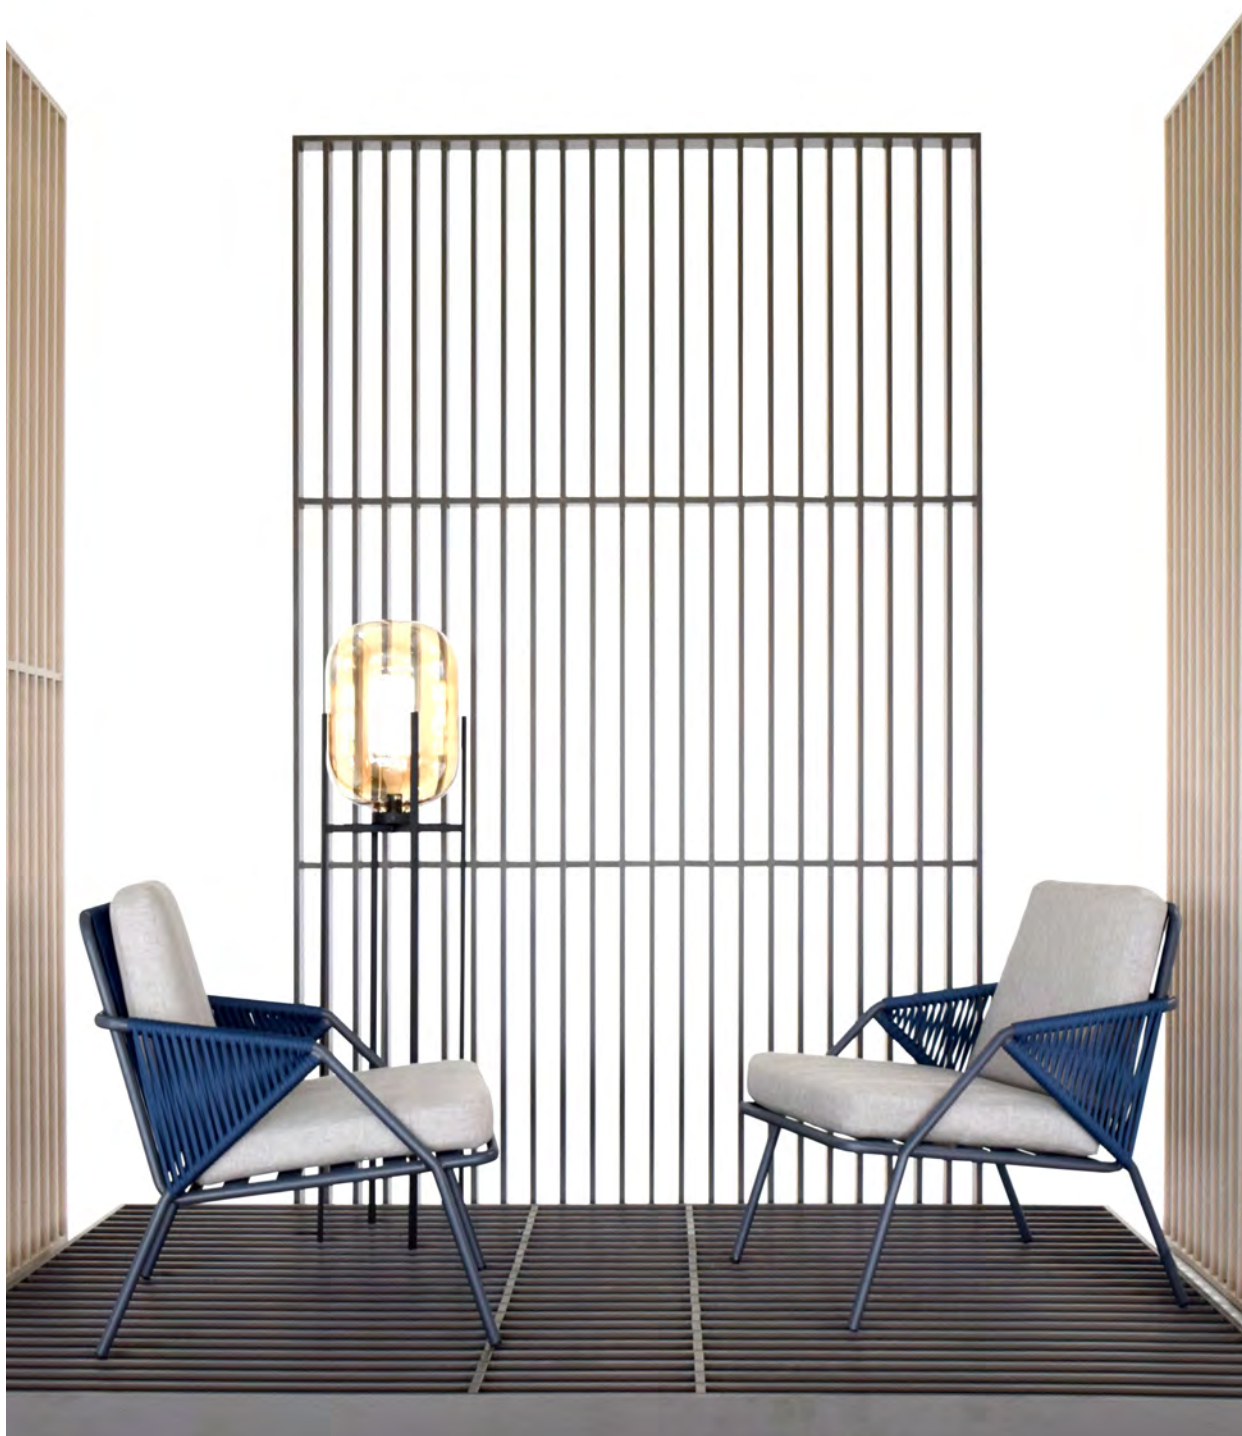

ANTIBES ARMCHAIR

If you are looking for a collection capable of furnishing your outdoor space with elegance and recognition, Antibes is your case.

Aluminum frame completed with rope and seat cushion.