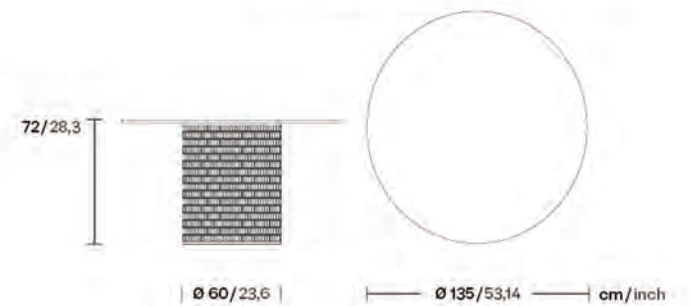

Amari Dining Table P.140