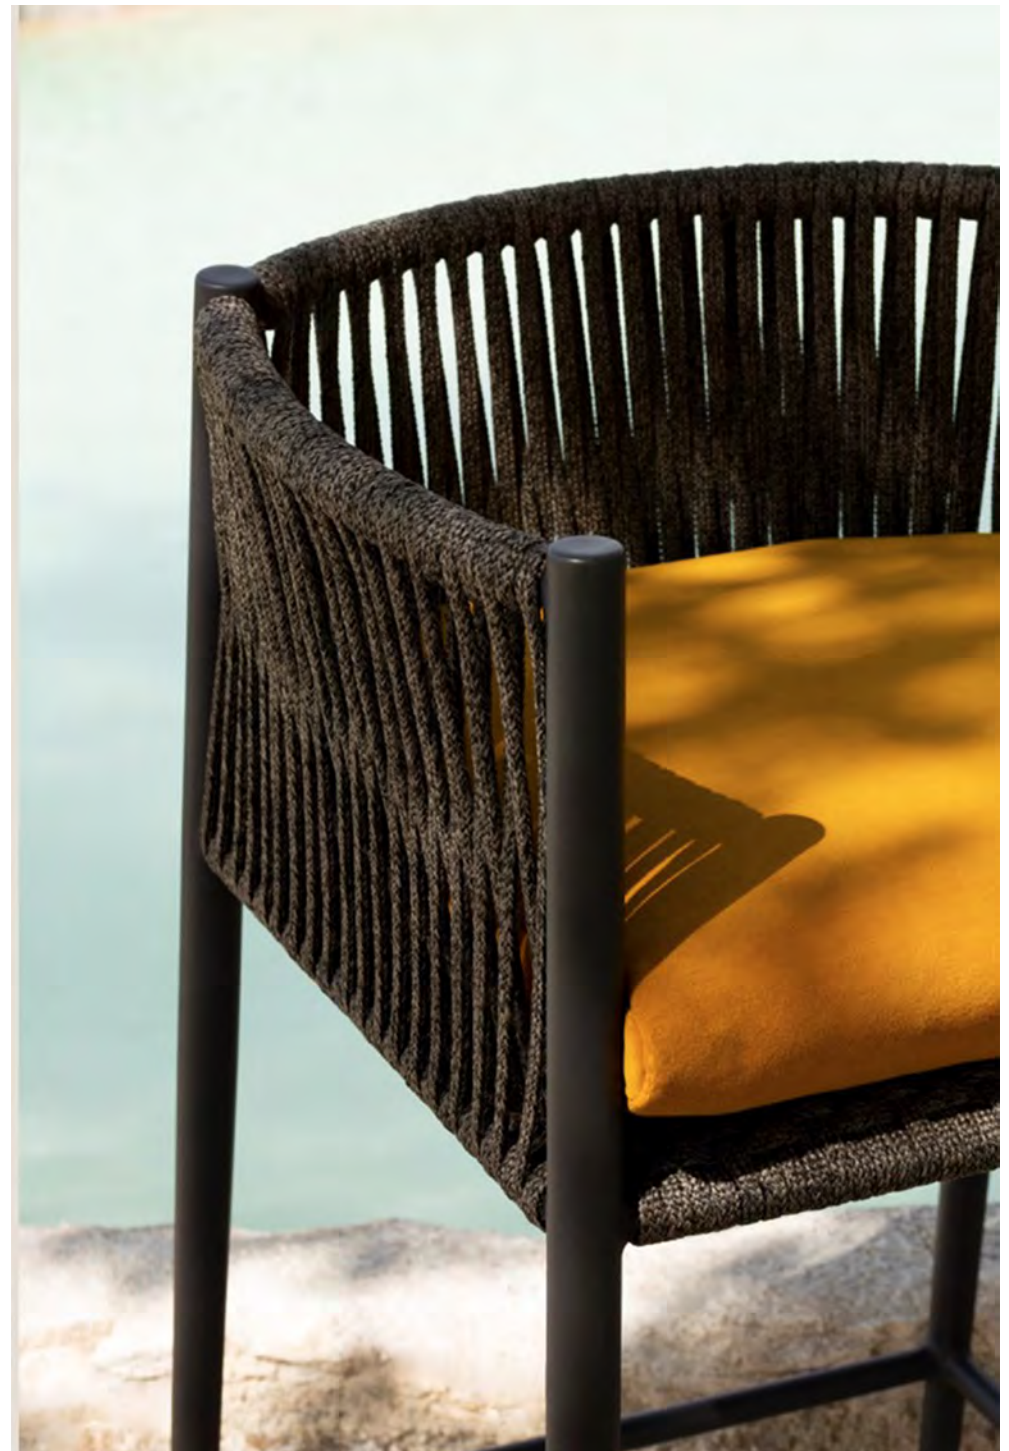

ANTIBES BARSTOOL

Antibes represents a product suitable to be placed in any outdoor space, elegantly furnishing a bar, a restaurant or a private residence.

The idea of Antibes comes from the desire to create an outdoor collection capable of making any outdoor space elegant: a contemporary chair that combines two materials, the aluminum structure and the rope covering.