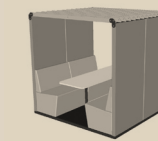

Upholstered interior available in two unique styles, with a vast array of fabric combination options.

SIZES:

**Two Person
Pitched Roof**
H2135 x W2000 x
D600 x SH440mm
Table Height: 715mm

**Four Person
Pitched Roof**
H2135 x W2000 x
D1200 x SH440mm
Table Height: 715mm

**Six Person
Pitched Roof**
H2135 x W2000 x
D1800 x SH440mm
Table Height: 715mm

**2/3rd Height
Back Wall Panel**
H1350 x W2000
x D70mm

**Two Person
Flat Roof**
H2000 x W2000 x
D600 x SH440mm
Table Height: 715mm

**Four Person
Flat Roof**
H2000 x W2000 x
D1200 x SH440mm
Table Height: 715mm

**Six Person
Flat Roof**
H2000 x W2000 x
D1800 x SH440mm
Table Height: 715mm

**Full Height
Back Wall Panel**
H1840/1970 x
W2000 x D70mm

UPHOLSTERY STYLES:

Plain Upholstery

Fluted Upholstery

VERTICAL QUILTING
75mm CHANNELS

Stitched Quilting Detail can be added to the inside wall, seat & backrests .

Initial setup charge for each fabric/colour variant, plus price per unit applies.