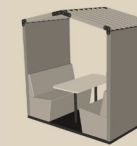

Upholstered interior available in two unique styles, with a vast array of fabric combination options.

SIZES:

**Two Person
Pitched Roof**
H2135 x W2000 x
D600 x SH440mm
Table Height: 715mm

**Four Person
Pitched Roof**
H2135 x W2000 x
D1200 x SH440mm
Table Height: 715mm

**Six Person
Pitched Roof**
H2135 x W2000 x
D1800 x SH440mm
Table Height: 715mm

**2/3rd Height
Back Wall Panel**
H1350 x W2000
x D70mm

**Two Person
Flat Roof**
H2000 x W2000 x
D600 x SH440mm
Table Height: 715mm

**Four Person
Flat Roof**
H2000 x W2000 x
D1200 x SH440mm
Table Height: 715mm

**Six Person
Flat Roof**
H2000 x W2000 x
D1800 x SH440mm
Table Height: 715mm

**Full Height
Back Wall Panel**
H1840/1970 x
W2000 x D70mm

UPHOLSTERY STYLES:

Plain Upholstery

Fluted Upholstery

VERTICAL QUILTING
75mm CHANNELS

Stitched Quilting Detail can be added to the inside wall, seat & backrests .

Initial setup charge for each fabric/colour variant, plus price per unit applies.