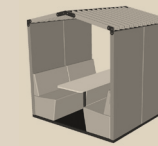

Upholstered interior available in two unique styles, with a vast array of fabric combination options.

SIZES:

**Two Person
Pitched Roof**
H2135 x W2000 x
D600 x SH440mm
Table Height: 715mm

**Four Person
Pitched Roof**
H2135 x W2000 x
D1200 x SH440mm
Table Height: 715mm

**Six Person
Pitched Roof**
H2135 x W2000 x
D1800 x SH440mm
Table Height: 715mm

**2/3rd Height
Back Wall Panel**
H1350 x W2000
x D70mm

**Two Person
Flat Roof**
H2000 x W2000 x
D600 x SH440mm
Table Height: 715mm

**Four Person
Flat Roof**
H2000 x W2000 x
D1200 x SH440mm
Table Height: 715mm

**Six Person
Flat Roof**
H2000 x W2000 x
D1800 x SH440mm
Table Height: 715mm

**Full Height
Back Wall Panel**
H1840/1970 x
W2000 x D70mm