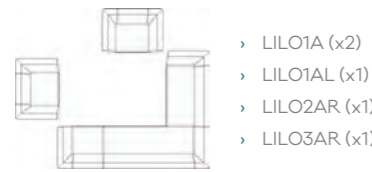

- › LIL01A (x2)
- › LIL01AL (x1)
- › LIL02AR (x1)
- › LIL03AR (x1)