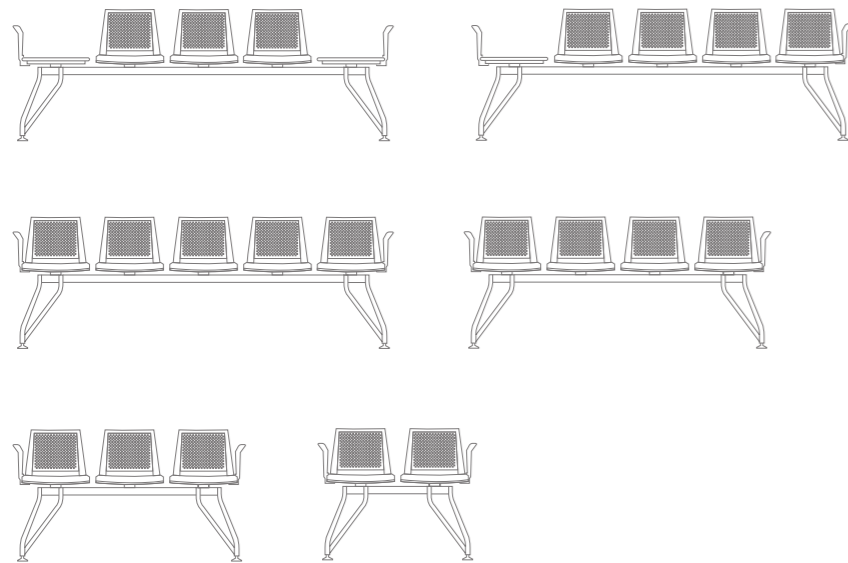

Beam Seating Configurations

Designed for contract, public and corporate environments, we offer a selection of robust beam seating that's fully configurable and available in a broad range of styles and finishes.

EXAMPLE CONFIGURATIONS

(Applicable to Beam, Exceed Plus Beam and Versit Beam)