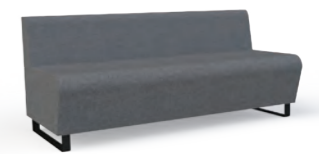

LB3

FABRIC	
Category 1	£1,110
Category 2	£1,214
Category 3	£1,318
Category 4	£1,448
Category 5	£1,578
Category 6	£2,072
Category 7	£2,437

DIMENSIONS

Seat Height	460
Seat Width	1812
Back Height	360
Overall Width	1812
Seat Depth	530
Overall Depth	775
Overall height	820

OPTIONS

Floating Leg	£27
Chrome plate legs	£77
Non standard leg colour	£11
Polished beech legs	£190
Castors	£244
Underseat Power Module 1	£373
Link-left hand as seated	£36
Link-right hand as seated	£36

Free yourself, modular design liberated

As the name suggests our new Liberte sofa range allows you the freedom to mix and match the modular sections to create your own unique sofa design. This premium sofa range is available in single, two seat and three seat configurations, with a choice of LH and RH arm options to allow you to get creative. To maximise privacy and versatility, this range also has privacy panel options, which allows you create the perfect environment for any setting. The Liberte sofa range will elevate any workspace, meeting, breakout, or waiting room interior.

Available with a host of options including the provision of integrated power units, linking units and a stylish yet sturdy polished Beech leg, Liberte sets you free!

NOTES

- The standard skid leg finish for Liberte is black.
- We also offer Bright Chrome Epoxy and a selection of other colour options. Please See page 209.

FEATURES

- Flexible, premium modular seating system.
- Linking, lockable castors and power module options.
- Deep cushioned seats over elasticated webbing.
- Polished Beech, skid leg option.