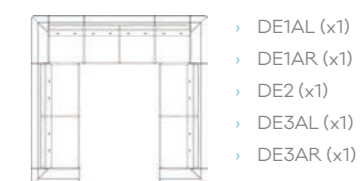

EXAMPLE CONFIGURATIONS