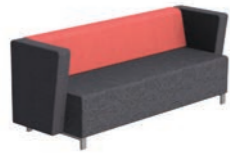

PN3AES

FABRIC	
Category 1	£1,188
Category 2	£1,330
Category 3	£1,472
Category 4	£1,652
Category 5	£1,832
Category 6	£2,507
Category 7	£3,002

DIMENSIONS	
Seat Height	450
Back Height	850
Seat Width	1840
Overall Width	2070
Seat Depth	500
Overall Depth	715

OPTIONS	
Floating leg	£24
Skid Legs	£49
Chrome plate legs	£69
Black legs	£0
Non-standard leg colour	£0
Polished beech legs	£66
Castors	£220
Writing Tablet RH or LH	£240
Power module 1	£290