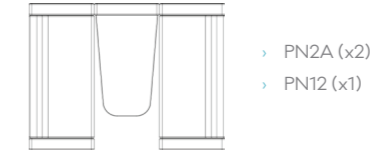

EXAMPLE CONFIGURATIONS