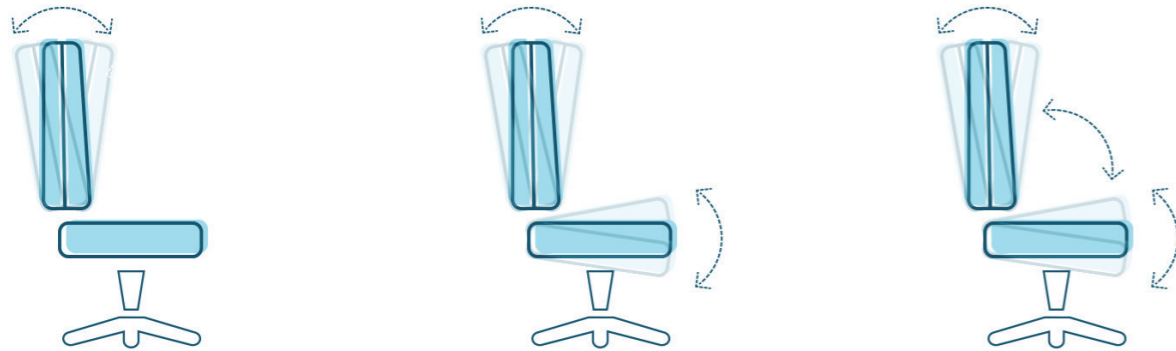

Heavy-duty, Precision Engineered Mechanisms

The appearance of the mechanism is representative only and may differ slightly according to mechanism type.

Operator

This mechanism has lever-operated, back angle adjustment that can be locked in any position or left unlocked to follow the user's movement in dynamic free float mode.

Operator Plus

Similar to the Operator mechanism but with additional lever-activated seat tilt adjustment. Where indicated, most Operator Plus mechanisms also include tension control to adjust for variation in user weight.

Operator Synchro

Back and seat recline together in a 2:1 ratio, can be locked in position or left in free-float mode to follow the user's dynamic movement. These chairs also have adjustable tension control.

Synchro Plus

Combining the smooth operation of a synchronised mechanism, with the breadth of adjustability of an Operator Plus mechanism; the back angle can be adjusted independently of the synchronised seat and back recline.

Body Balance Synchro

Back and seat recline in a 3:1 ratio. They can be locked in position or left in free-float mode to follow the user's dynamic movement. The mechanism automatically adjusts to body weight for individually tailored support.

Seat Slider

A seat slider allows the horizontal adjustment of the seat, offering increased leg support when required. This function is beneficial when the chair is used by multiple users, to accommodate differing seat depth requirements.

Power Modules

As workspace culture evolves the need to facilitate the seamless use of mobile devices within our furniture is an absolute given. Connections for power, charging and presentations, unobtrusively and conveniently positioned, enable individuals or groups to find comfortable, private or communal places to work. To this end, throughout a number of our ranges we offer optional Power Modules. As befits the quality of our furniture, the Power Modules we offer come from the recognised leaders in this field. UK company, OE Electrics are experts in designing and manufacturing power and data distribution solutions. They have been designing their own products in the UK for over 30 years. Their products can be found all over the world in call centres, cafés, hotels, airports, shopping centres, banks and offices.

We offer from stock, 3 elegantly designed, OE Electrics' Power Modules. Each Module is connected to a detachable, 3m trailing mains lead and 13 amp, 3 pin plug. If you have a Power Module requirement not met by our stock offering then please speak to us and we will endeavour to find a bespoke solution.

NOTES ABOUT POWER MODULES

- Power Module 1, when ordered in a seating unit, will be positioned on the lower left-hand side, front seat face, as seated, unless otherwise requested.
- Underseat Power Module 1, will be positioned below the front edge of the seat, on the left-hand side, as seated, unless otherwise requested.

NOTE ABOUT MEDIA UNITS