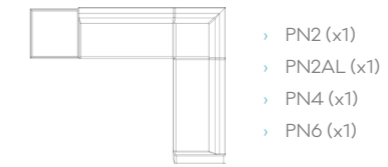

EXAMPLE CONFIGURATIONS