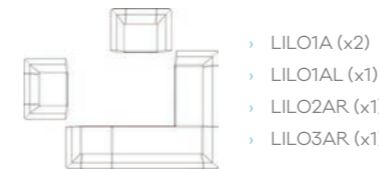

› LIL01A (x2)
› LIL01AL (x1)
› LIL02AR (x1)
› LIL03AR (x1)