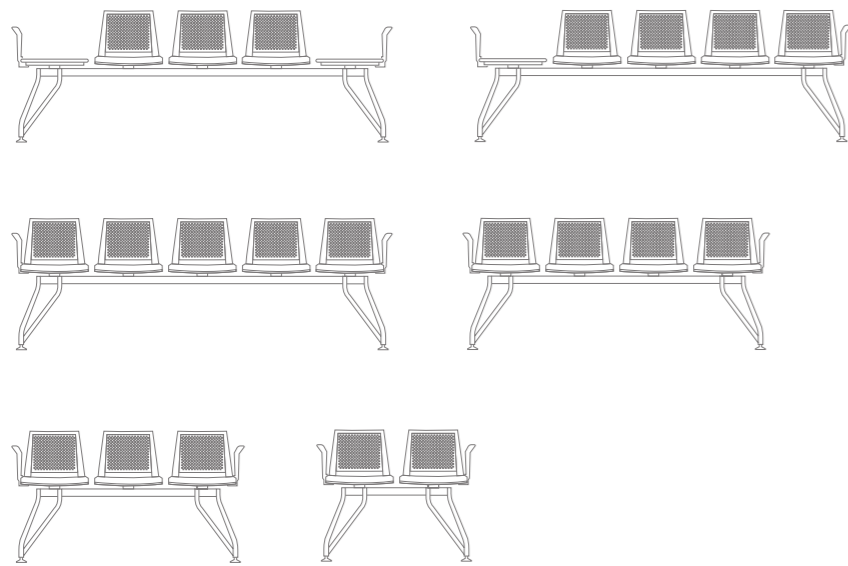

Beam Seating

Designed for contract, public and corporate environments, we offer a selection of robust beam seating that's fully configurable and available in a broad range of styles and finishes.

EXAMPLE CONFIGURATIONS

(Applicable to Beam, Exceed Plus Beam and Versit Beam)