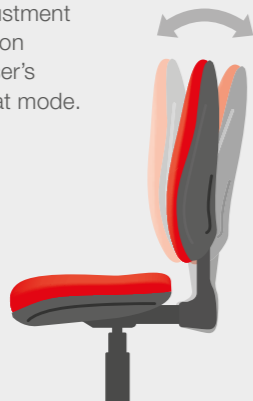

Operator

The Operator mechanism has lever operated, back angle adjustment that can be locked in any position or left unlocked to follow the user's movements in dynamic free float mode.