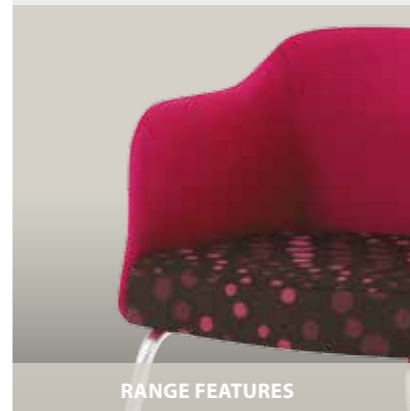

Dimensions (mm):

Seat Height	450
Seat Width	1170
Ht. of back above seat	395
Overall Width	1370
Seat Depth	510
Overall Depth	700

Tumble

RANGE FEATURES

Deep, fibre topped seat cushion.

Choice of black, epoxy coated tubular underframe, polished beech legs or swivel base with gas height adjustment.