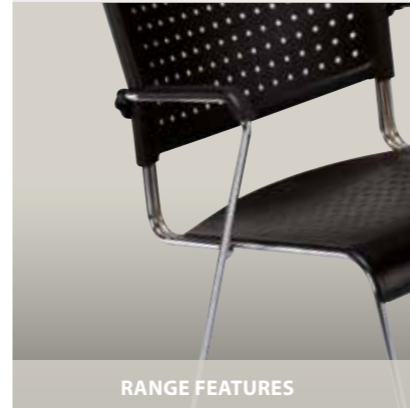

React

RANGE FEATURES

Stackable without writing tablet - 10 high un-upholstered or 6 high upholstered.

Silver frame.

Integral linking on non-arm chairs.

Tested to BS EN13761.

RE10

Black Plastic £84

Dimensions (mm):

Seat Height	440
Seat Width	430
Ht. of back above seat	360
Overall Width	490
Seat Depth	440
Overall Depth	560

Options:

Chrome frame £15

Category 1	£111
Category 2	£112
Category 3	£116
Category 4	£120
Category 5	£125
Category 6	£129

Dimensions (mm):

Seat Height	480
Seat Width	430
Ht. of back above seat	360
Overall Width	490
Seat Depth	440
Overall Depth	560

Options:

Chrome frame £15

Category 1	£130
Category 2	£132
Category 3	£139
Category 4	£148
Category 5	£157
Category 6	£166

Dimensions (mm):

Seat Height	480
Seat Width	430
Ht. of back above seat	360
Overall Width	490
Seat Depth	440
Overall Depth	560

Options:

Chrome frame £15

Black Plastic £110

Dimensions (mm):

Seat Height	440
Seat Width	430
Ht. of back above seat	360
Overall Width	520
Seat Depth	440
Overall Depth	560

Category 1	£137
Category 2	£138
Category 3	£142
Category 4	£146
Category 5	£151
Category 6	£155

Dimensions (mm):

Seat Height	480
Seat Width	430
Ht. of back above seat	360
Overall Width	520
Seat Depth	440
Overall Depth	560

Category 1	£156
Category 2	£158
Category 3	£165
Category 4	£174
Category 5	£183
Category 6	£192

Dimensions (mm):

Seat Height	480
Seat Width	430
Ht. of back above seat	360
Overall Width	520
Seat Depth	440
Overall Depth	560