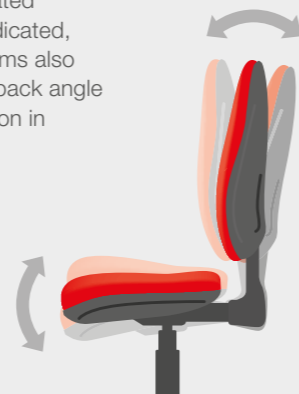

Operator Plus

Similar to the Operator mechanism but with additional lever-activated seat tilt adjustment. Where indicated, most Operator Plus mechanisms also include tension control in the back angle movement to adjust for variation in user weight.