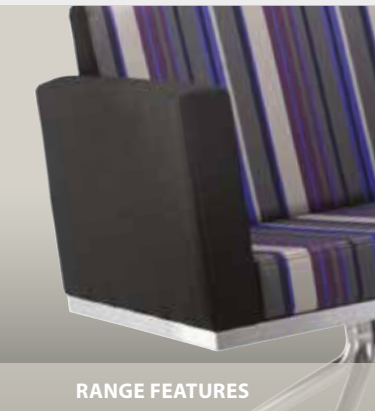

Beech laminate table top.

Fino

RANGE FEATURES

Platinum coated underframes & pedestal bases.

Deep cushioned seats over elasticated webbing on FN11 & FN12.

FN10

Category 1	£492
Category 2	£500
Category 3	£522
Category 4	£552
Category 5	£582
Category 6	£612
Category 7	£755
Category 8	£860