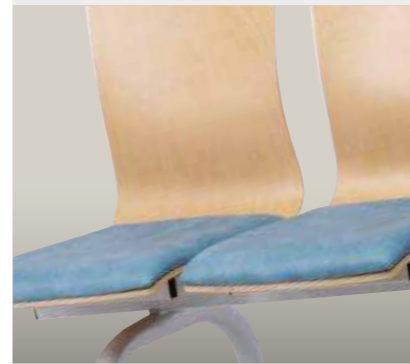

REACT TROLLEY

£243

Dimensions (mm):

Trolley Height 495
Trolley Width 610
Trolley Length 780
RE10 Capacity 28 Chairs
RE11 Capacity 18 Chairs
RE12 Capacity 15 Chairs

Beam

RANGE FEATURES

- Epoxy polyester frame coating.
- Heavy gauge tube with fully welded joints.
- Four upholstery styles or un-upholstered, polished ply shell.
- 15 year frame guarantee.