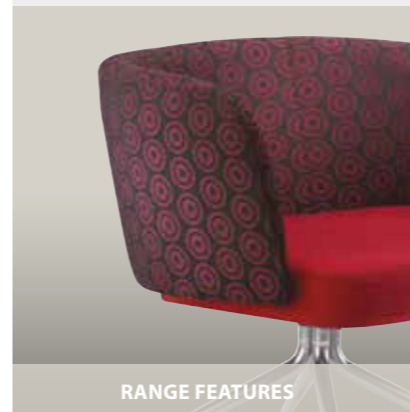

Dimensions (mm):

Seat Height	395-535
Seat Width	490
Ht. of back above seat	340
Overall Width	600
Seat Depth	490
Overall Depth	580

Ego

RANGE FEATURES

Platinum coated pedestal and spider bases.

Fibre topped seat cushion.