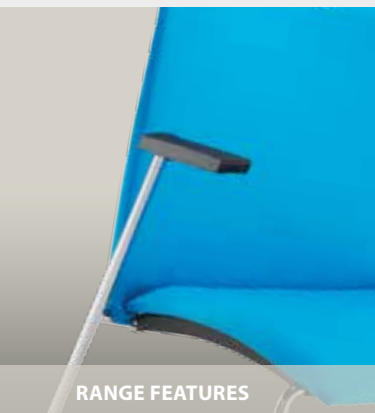

RANGE FEATURES

11mm. dia. chromed steel framework to EN 10204.

Upholstered, polypropylene - fibreglass seat and back structure.

Integral linking on VTA3.

Removable, folding tablet on VTA3W.